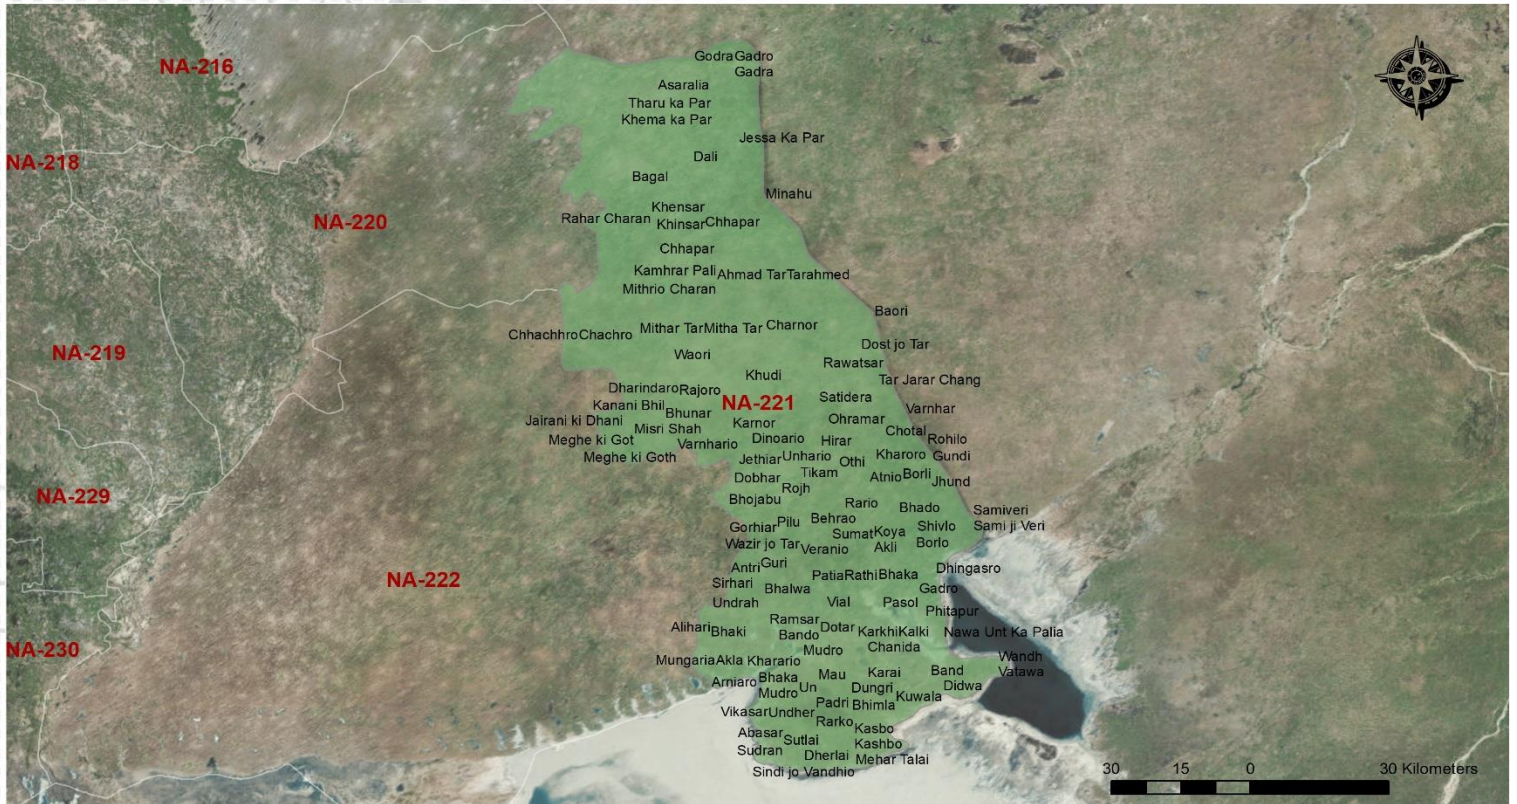

## SINDH

**CONSTITUENCY POPULATION**

**838,949**